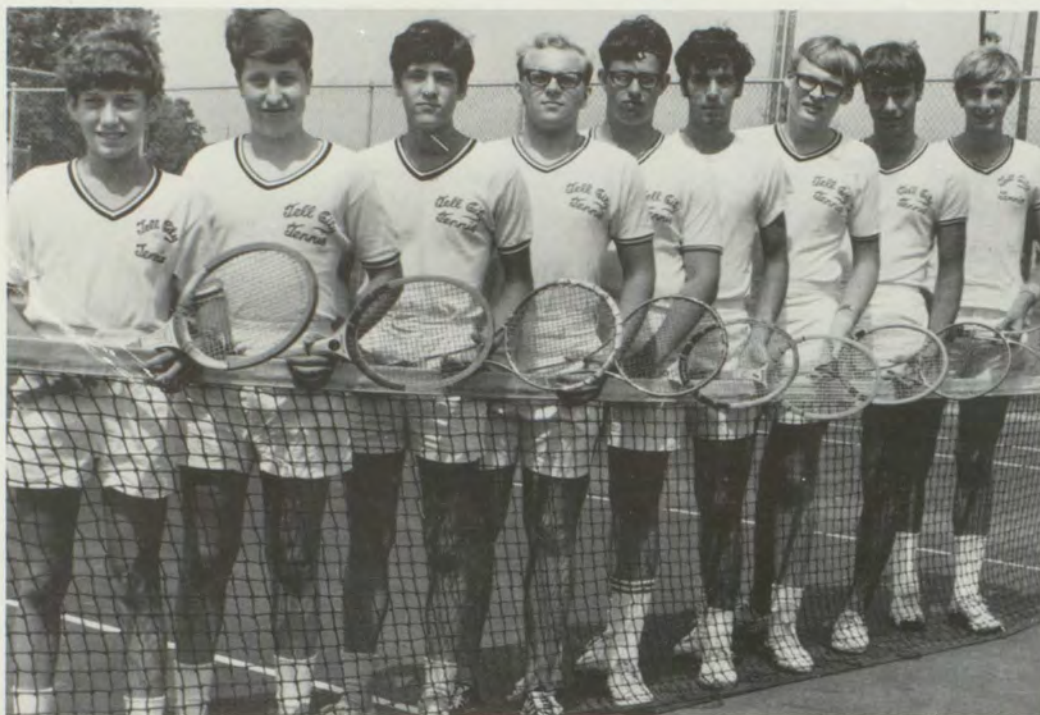

Tennis Has Winning Season

VARSITY TENNIS: ROW 1 (L-R): Phil Flannagan, Ed Marcilliat, Chris Watts, Cameron Lahee, Jon Hartz, Fred Werner, Bruce Riddle, Randy Kessans, and Steve Cassidy.