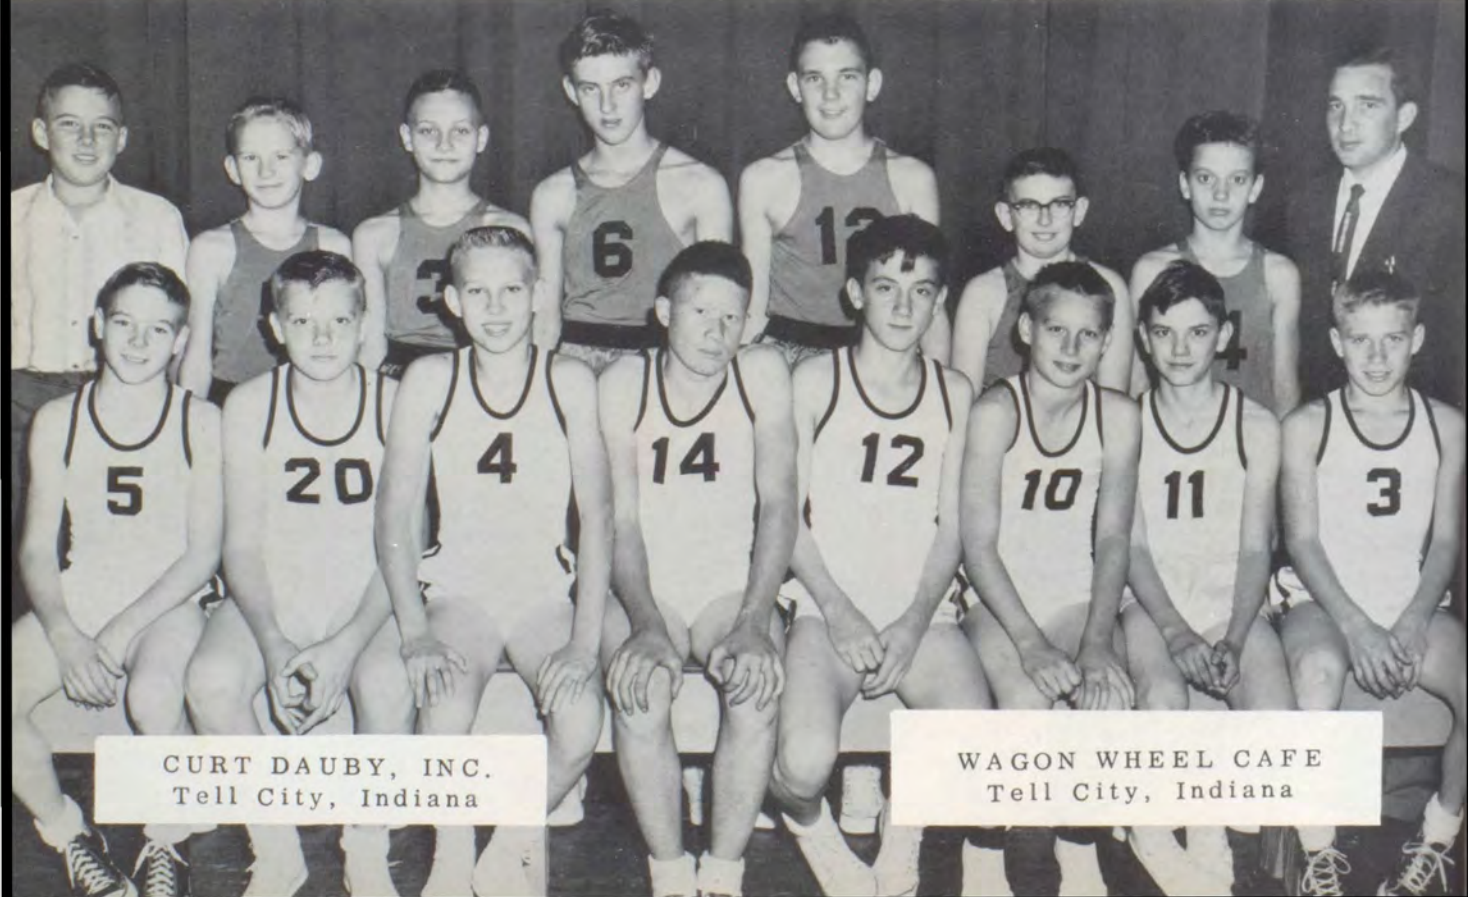

CURT DAUBY, INC.
Tell City, Indiana

WAGON WHEEL CAFE
Tell City, Indiana