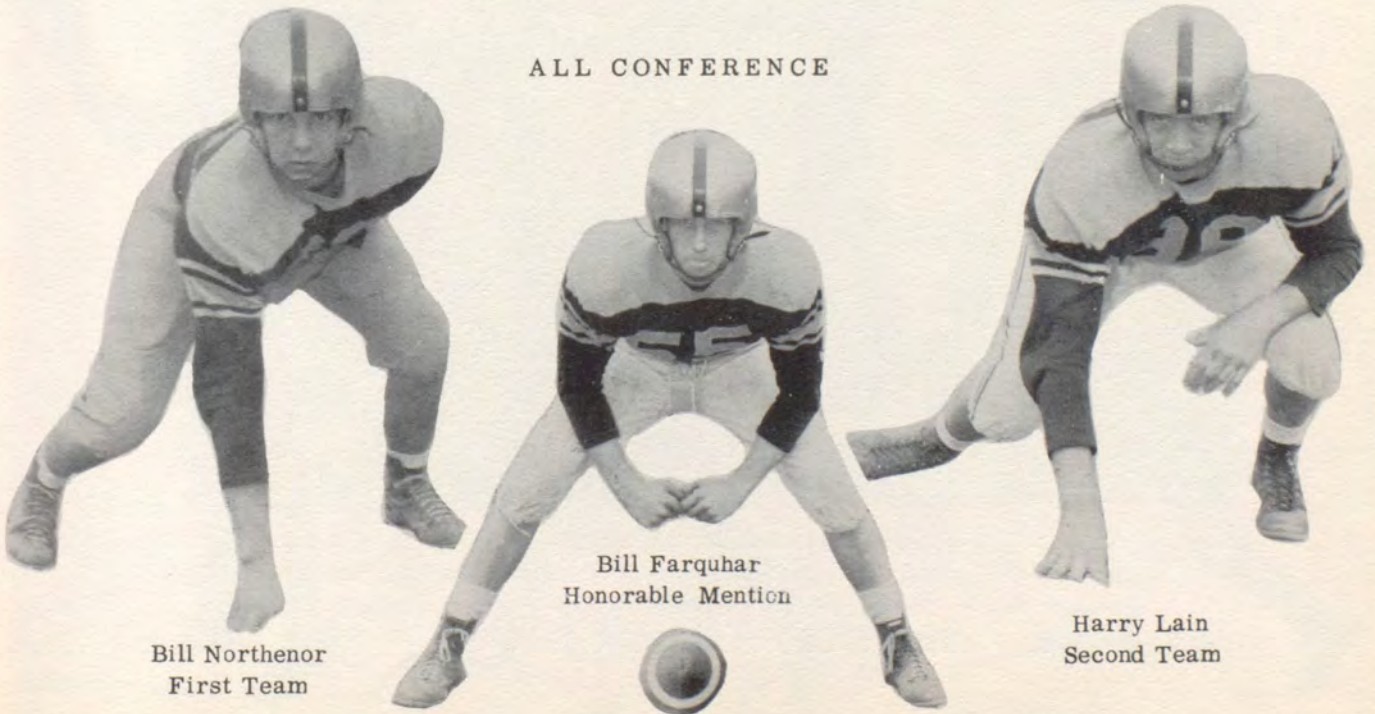

Larry Polk

Earl Hay

ALL CONFERENCE

Bill Northenor
First Team

Bill Farquhar
Honorable Mention

Harry Lain
Second Team